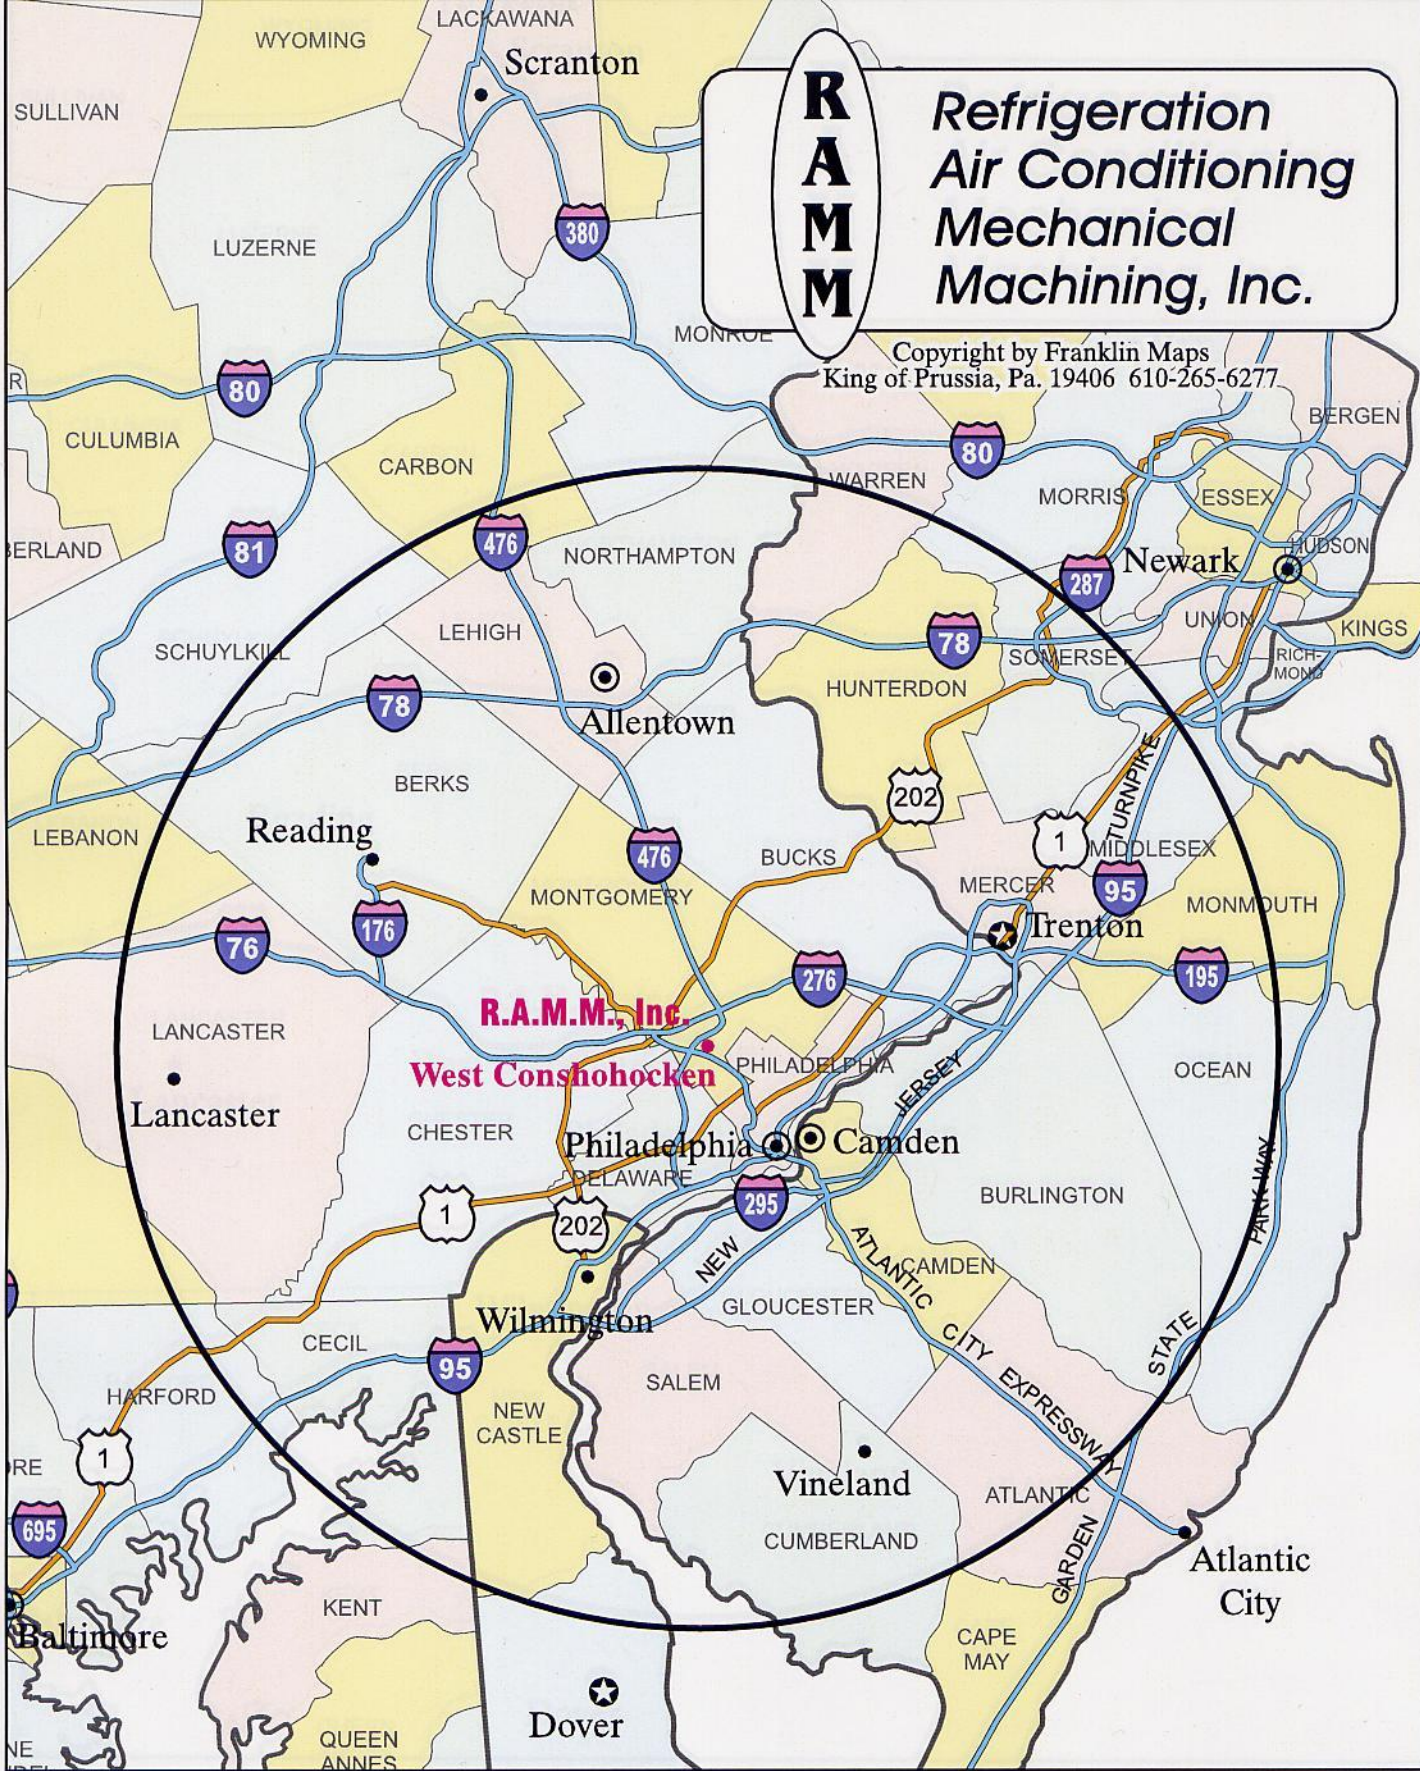

**R  
A  
M  
M**

**Refrigeration  
Air Conditioning  
Mechanical  
Machining, Inc.**

Copyright by Franklin Maps  
King of Prussia, Pa. 19406 610-265-6277

**R.A.M.M. Inc.**

15 Union Hill Road, West Conshohocken, PA 19428 • 610-825-8560 • 610-825-5780  
24 Hour Emergency Service — 2 Hour Response Time